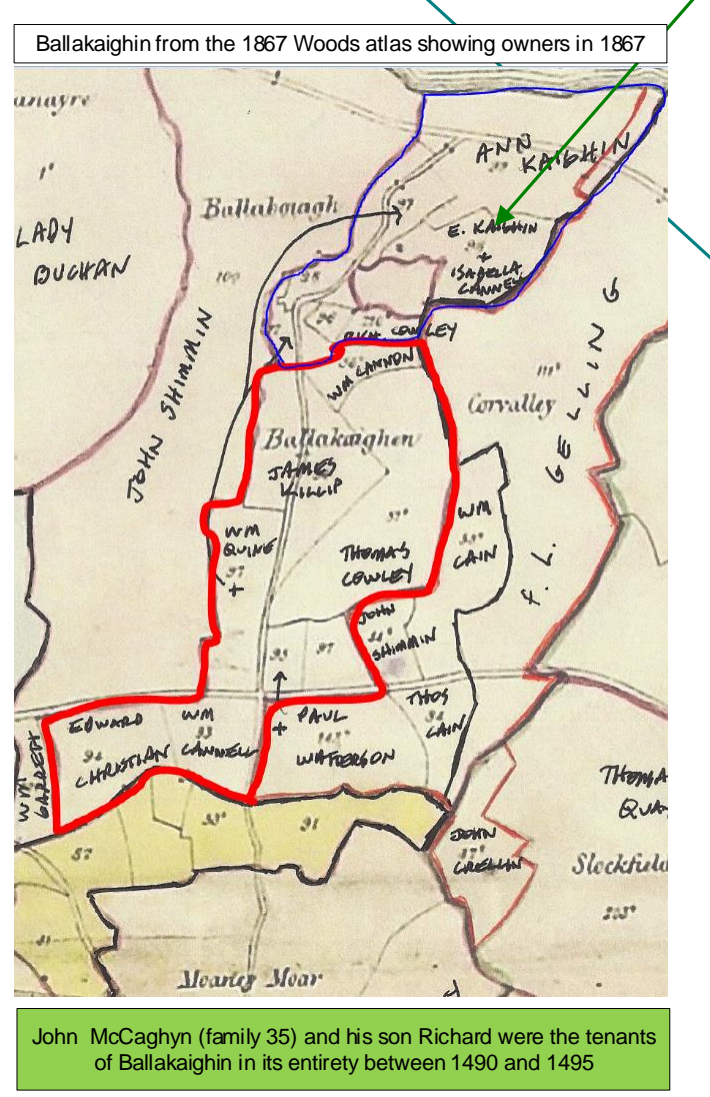

Basic descendency tree showing how all living Kaighins are descended from the earliest known Kaighin tenant farmers of the quarterland farm at Ballakaighin, Kirk German, Isle of Man.

Compiled by Greg Kaighin 6 October 2019

At least eight generations of Kaighin tenancy of Ballakaighin ends with the death of Thomas Kaighin sometime after 1702. Thomas had no heirs.

- **RMA Moore Kaighin Branch** (Green box): Living members retaining the Kaighin surname: 14. Found in: England, South Africa.
- **Selkirk Kaighin Branch** (Blue box): Living members retaining the Kaighin surname: 126. Found in: USA, Sweden, Bahamas.
- **Ballaighogher Kaighin Branch** (Light Green box): Living members retaining the Kaighin surname: 23. Found in: Isle of Man, England, USA.
- **Ballaighogher Kaighin Branch** (Red box): Living members retaining the Kaighin surname: 15. Found in: USA.
- **Pharikaighin Branch** (Light Blue box): Living members retaining the Kaighin surname: 44. Found in: England, Canada.
- **Ramsey Kaighin Branch** (Dark Blue box): Living members retaining the Kaighin surname: 39. Found in: Isle of Man, England, Scotland, USA, Honduras, Australia.
- **Scaresdale Kaighin Branch** (Light Green box): Living members retaining the Kaighin surname: 15. Found in: Scotland, USA, Canada, Australia.
- **Cunragh Kaighin Branch** (Light Blue box): Living members retaining the Kaighin surname: 38. Found in: Isle of Man, England, USA.
- **Conway Kaighin Branch** (Light Green box): Living members retaining the Kaighin surname: 86. Found in: USA.
- **Kerrowagh Kaighin Branch** (Light Blue box): Living members retaining the Kaighin surname: 128. Found in: Isle of Man, England, Wales, USA, Australia, Spain.
- **Lethgroy Kaighin Branch** (Light Green box): Living members retaining the Kaighin surname: 32. Found in: Isle of Man, England.