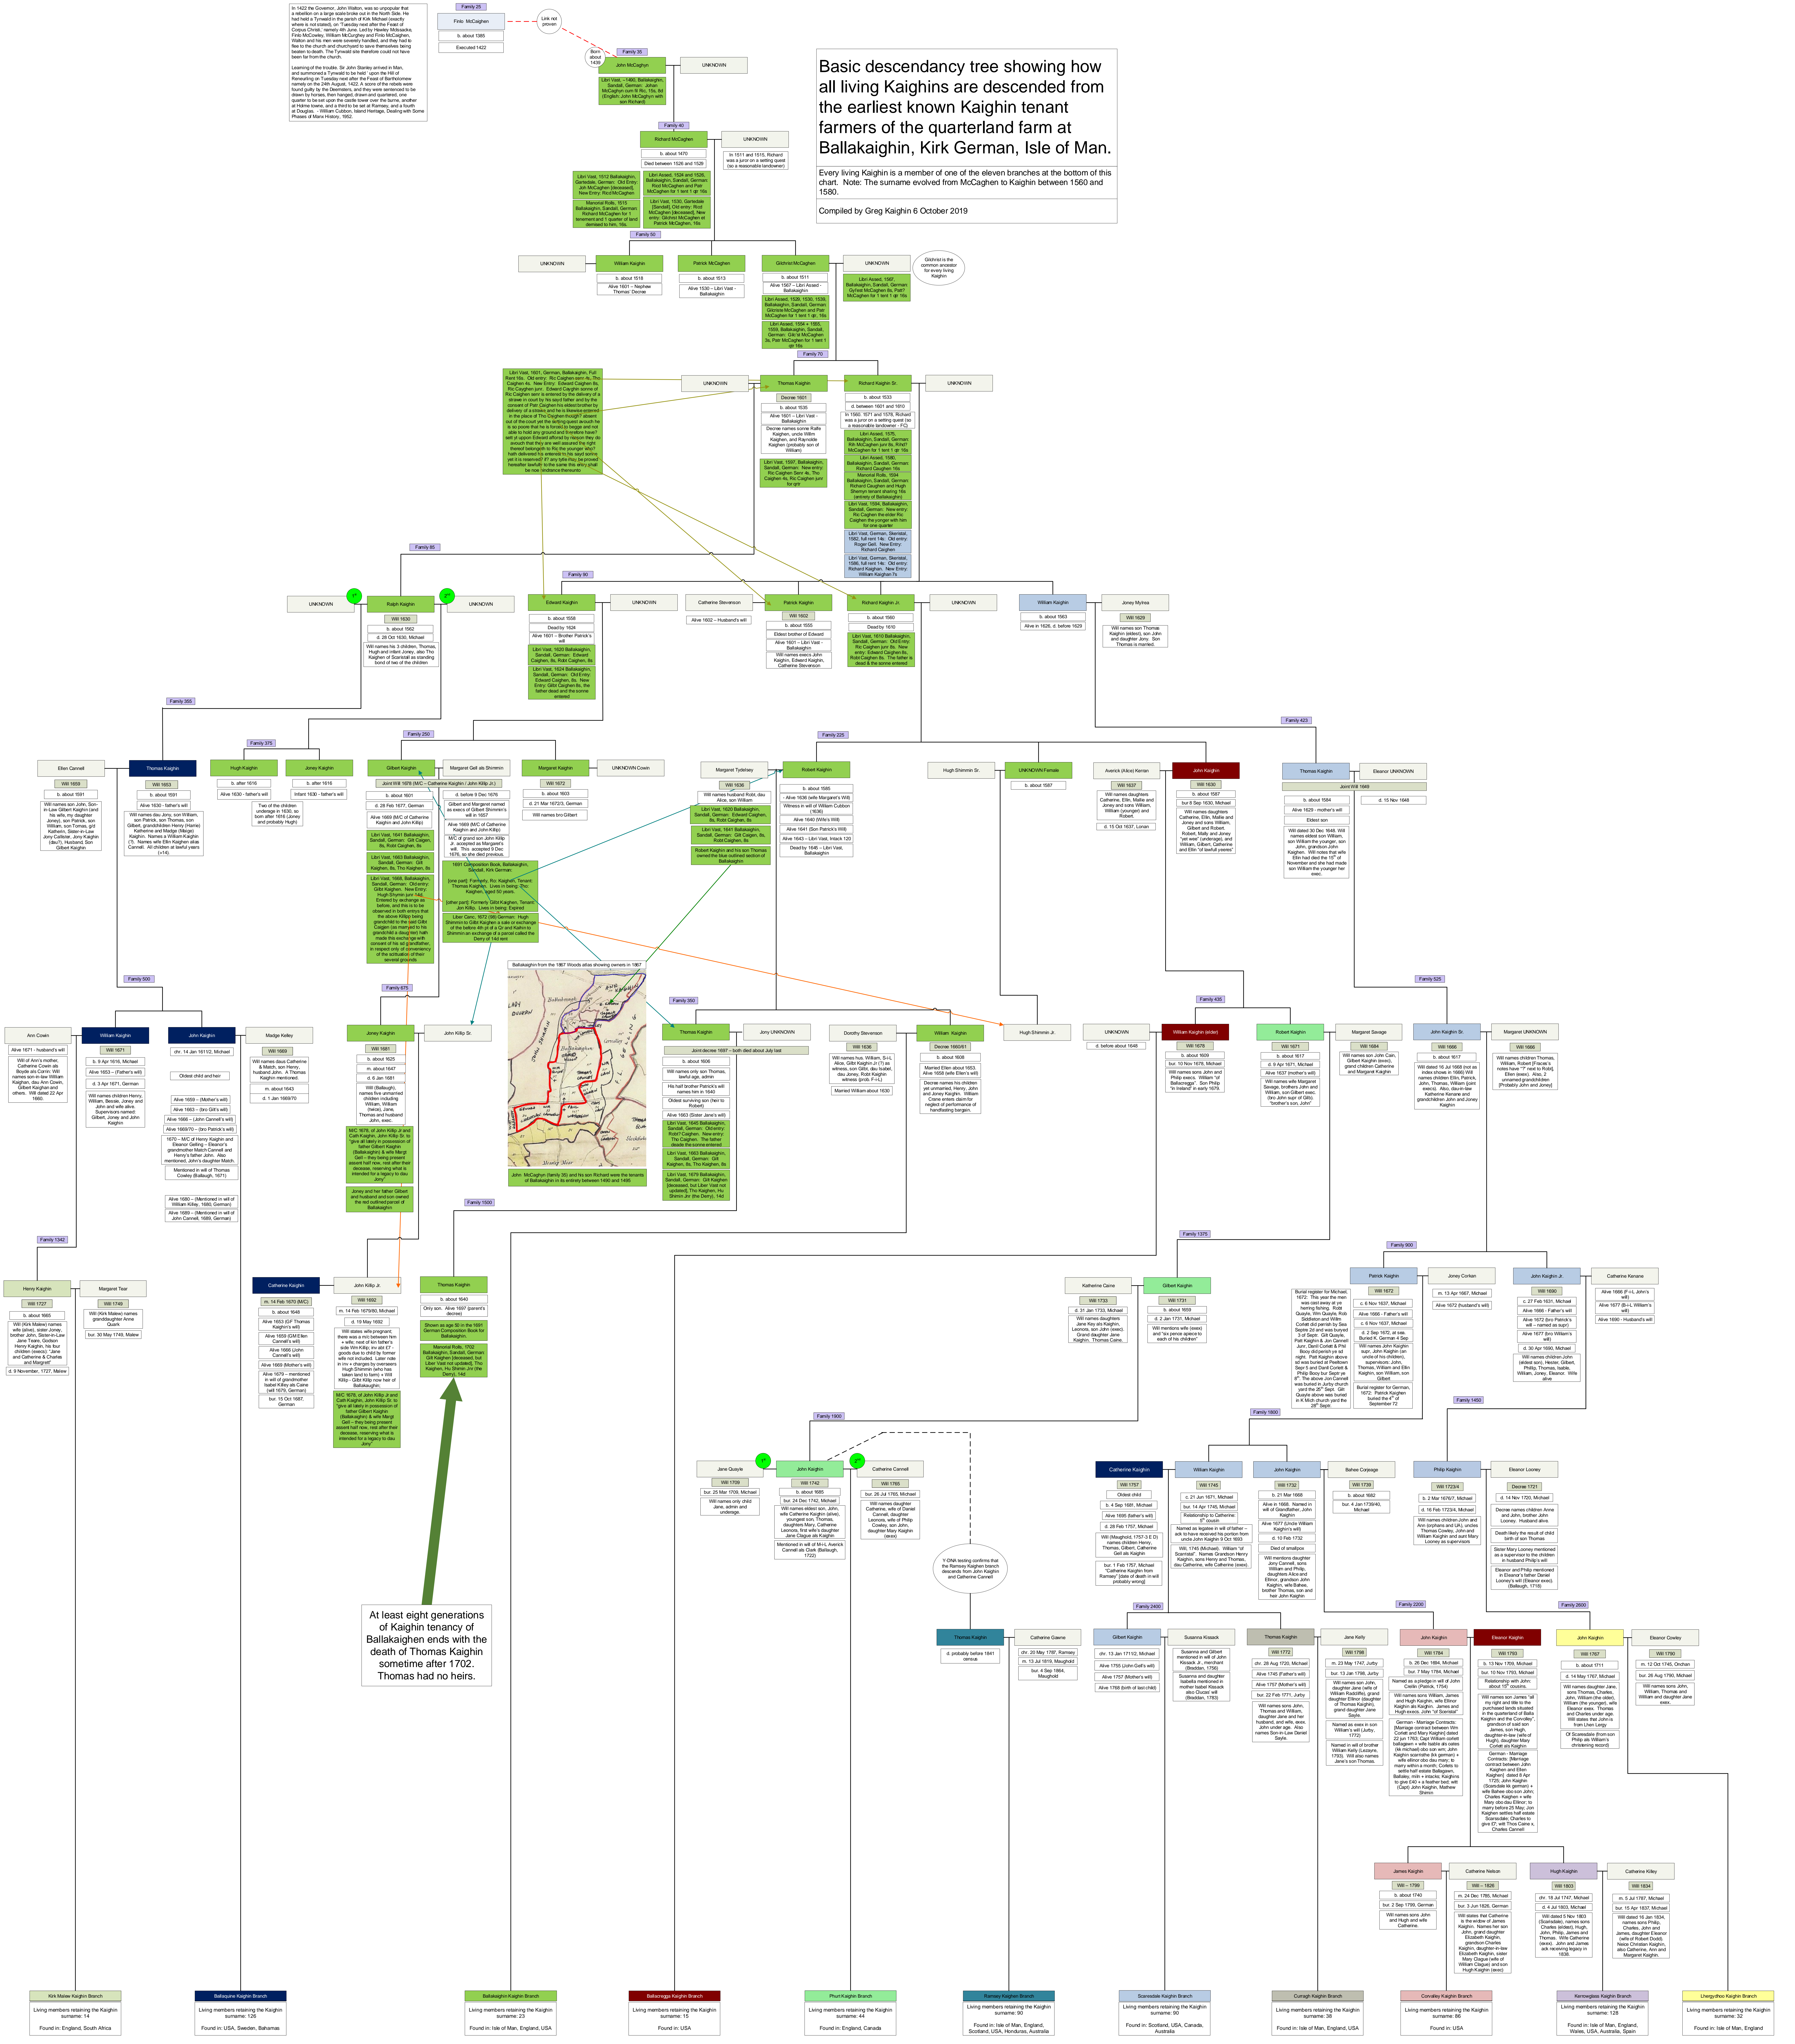

Basic descendency tree showing how all living Kaighins are descended from the earliest known Kaighin tenant farmers of the quarterland farm at Ballakaighin, Kirk German, Isle of Man.

Compiled by Greg Kaighin 6 October 2019

At least eight generations of Kaighin tenancy of Ballakaighin ends with the death of Thomas Kaighin sometime after 1702. Thomas had no heirs.

- **RMA Moore Kaighin Branch** (Green box): Living members retaining the Kaighin surname: 14. Found in: England, South Africa.
- **Selkirk Kaighin Branch** (Blue box): Living members retaining the Kaighin surname: 126. Found in: USA, Sweden, Bahamas.
- **Ballaighogher Kaighin Branch** (Light Green box): Living members retaining the Kaighin surname: 23. Found in: Isle of Man, England, USA.
- **Ballaighogher Kaighin Branch** (Red box): Living members retaining the Kaighin surname: 15. Found in: USA.
- **Pharikaighin Branch** (Light Blue box): Living members retaining the Kaighin surname: 44. Found in: England, Canada.
- **Ramsey Kaighin Branch** (Dark Blue box): Living members retaining the Kaighin surname: 39. Found in: Isle of Man, England, Scotland, USA, Honduras, Australia.
- **Scaresdale Kaighin Branch** (Light Green box): Living members retaining the Kaighin surname: 15. Found in: Scotland, USA, Canada, Australia.
- **Cunragh Kaighin Branch** (Light Blue box): Living members retaining the Kaighin surname: 38. Found in: Isle of Man, England, USA.
- **Conway Kaighin Branch** (Light Green box): Living members retaining the Kaighin surname: 86. Found in: USA.
- **Kerrowagh Kaighin Branch** (Light Blue box): Living members retaining the Kaighin surname: 128. Found in: Isle of Man, England, Wales, USA, Australia, Spain.
- **Lethgroy Kaighin Branch** (Light Green box): Living members retaining the Kaighin surname: 32. Found in: Isle of Man, England.